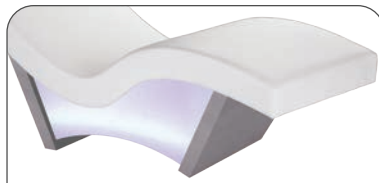

LED CHROMA LIGHTING

A full color spectrum that gradually changes between hues, or stops on a single color of your choice.