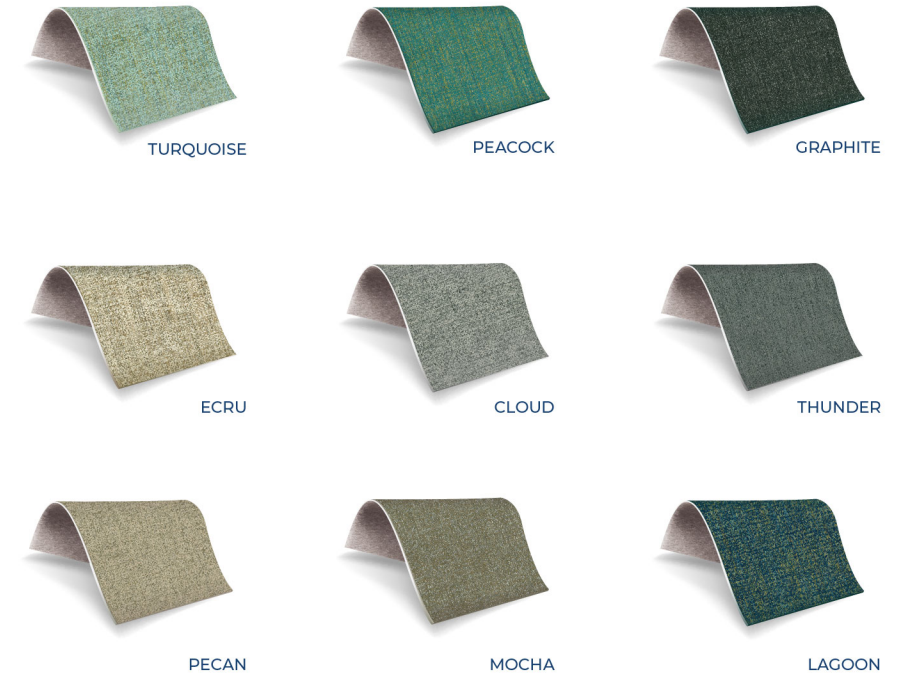

MYSTIC BLUE

TEAL

HUNTER

SAGE

STERLING

GRAY

BLACK

ULTRALEATHER® (Selected Examples)
Medical Grade

WHITE

SILVER PEARL

IVORY

ALMOND

SAND

SILK

WHEAT

GREEN TEA

BALTIC

PAPYRUS

CURRY

TAUPE

CHARCOAL

BLACK

NATURE'S TOUCH™ - ZG Dream Lounger)
100% PU

CRYPTON - LAVISH - Wilshire LE Pedicure Chair
Water, Stain & Microbe Resistant

MARINE GRADE OPTIONS - Wave Lounger & ZG Dream Lounger

PROMESSA® (Selected Examples)
Medical Grade

URBAN VELVET with ALTA GUARD™ Treatment

WHAT IS ALTA GUARD™?

Alta Guard™ is a permanent fabric protection technology that lasts as long as the fabric itself and will not change the feel or color of the fabric. Alta Guard™ provides a combination of repellency of liquids and cleanability of liquids and oil-based fabric stains, and will not wear off or wash off. *Learn more at: <http://applied-textiles.com/alta/>*