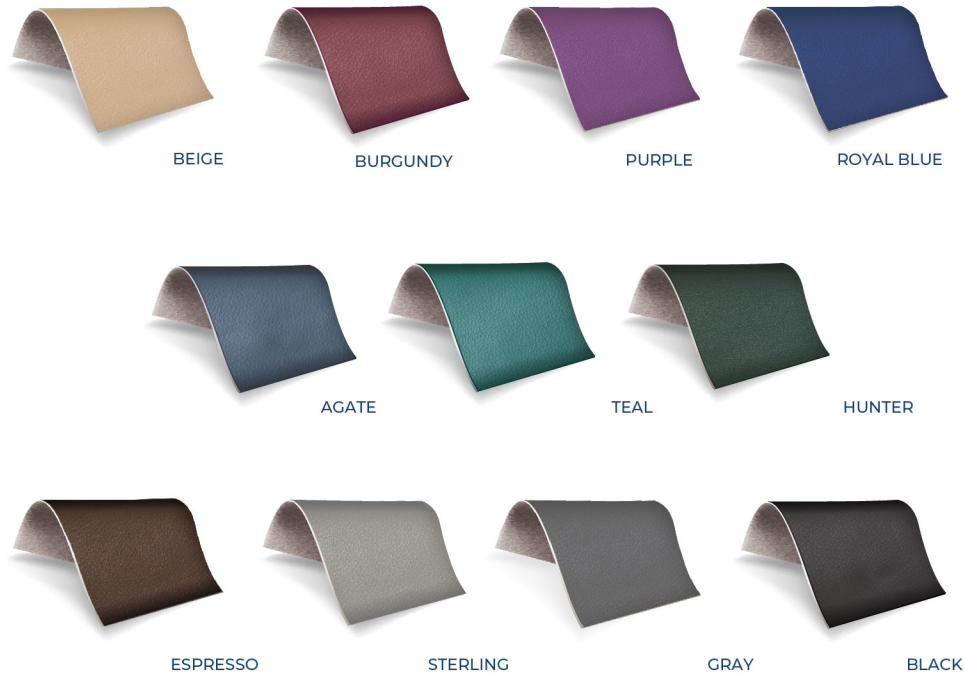

MYSTIC BLUE

TEAL

HUNTER

SAGE

STERLING

GRAY

BLACK

ULTRALEATHER® (Selected Examples)
Medical Grade

WHITE

SILVER PEARL

IVORY

ALMOND

SAND

SILK

WHEAT

GREEN TEA

BALTIC

PAPYRUS

CURRY

TAUPE

CHARCOAL

BLACK

NATURE'S TOUCH™ - ZG Dream Lounger)
100% PU

CRYPTON - LAVISH - Wilshire LE Pedicure Chair
Water, Stain & Microbe Resistant

MARINE GRADE OPTIONS - Wave Lounger & ZG Dream Lounger

PROMESSA® (Selected Examples)
Medical Grade

URBAN VELVET with ALTA GUARD™ Treatment

WHAT IS ALTA GUARD™?

Alta Guard™ is a permanent fabric protection technology that lasts as long as the fabric itself and will not change the feel or color of the fabric. Alta Guard™ provides a combination of repellency of liquids and cleanability of liquids and oil-based fabric stains, and will not wear off or wash off. *Learn more at: <http://applied-textiles.com/alta/>*