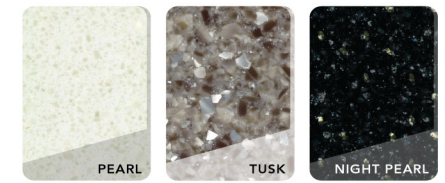

MYSTIC BLUE

TEAL

HUNTER

SAGE

STERLING

GRAY

BLACK

ULTRALEATHER® (Selected Examples)
Medical Grade

WHITE

SILVER PEARL

IVORY

ALMOND

SAND

SILK

WHEAT

GREEN TEA

MARINE GRADE OPTIONS - Wave Lounger & ZG Dream Lounger

PROMESSA® (Selected Examples)
Medical Grade

URBAN VELVET with ALTA GUARD™ Treatment

WHAT IS ALTA GUARD™?

Alta Guard™ is a permanent fabric protection technology that lasts as long as the fabric itself and will not change the feel or color of the fabric. Alta Guard™ provides a combination of repellency of liquids and cleanability of liquids and oil-based fabric stains, and will not wear off or wash off. *Learn more at: <http://applied-textiles.com/alta/>*

WOOD STAINS

Finishes for treatment tables, loungers, and designer trolley collection

LACQUERS

Finishes for treatment tables & designer trolley collection

GLASS OFFERINGS

Tempered glass worksurface color options for mani/pedi collections