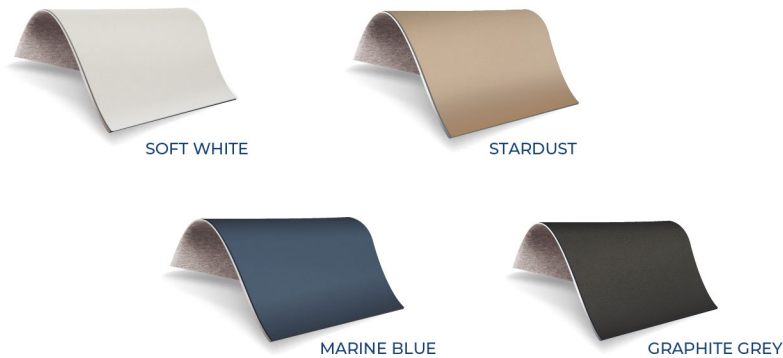

MYSTIC BLUE

TEAL

HUNTER

SAGE

STERLING

GRAY

BLACK

ULTRALEATHER® (Selected Examples)
Medical Grade

WHITE

SILVER PEARL

IVORY

ALMOND

SAND

SILK

WHEAT

GREEN TEA

BALTIC

PAPYRUS

CURRY

TAUPE

CHARCOAL

BLACK

NATURE'S TOUCH™ - ZG Dream Lounger)
100% PU

CRYPTON - LAVISH - Wilshire LE Pedicure Chair
Water, Stain & Microbe Resistant

MARINE GRADE OPTIONS - Wave Lounger & ZG Dream Lounger

PROMESSA® (Selected Examples)
Medical Grade

URBAN VELVET with ALTA GUARD™ Treatment

WHAT IS ALTA GUARD™?

Alta Guard™ is a permanent fabric protection technology that lasts as long as the fabric itself and will not change the feel or color of the fabric. Alta Guard™ provides a combination of repellency of liquids and cleanability of liquids and oil-based fabric stains, and will not wear off or wash off. *Learn more at: <http://applied-textiles.com/alta/>*