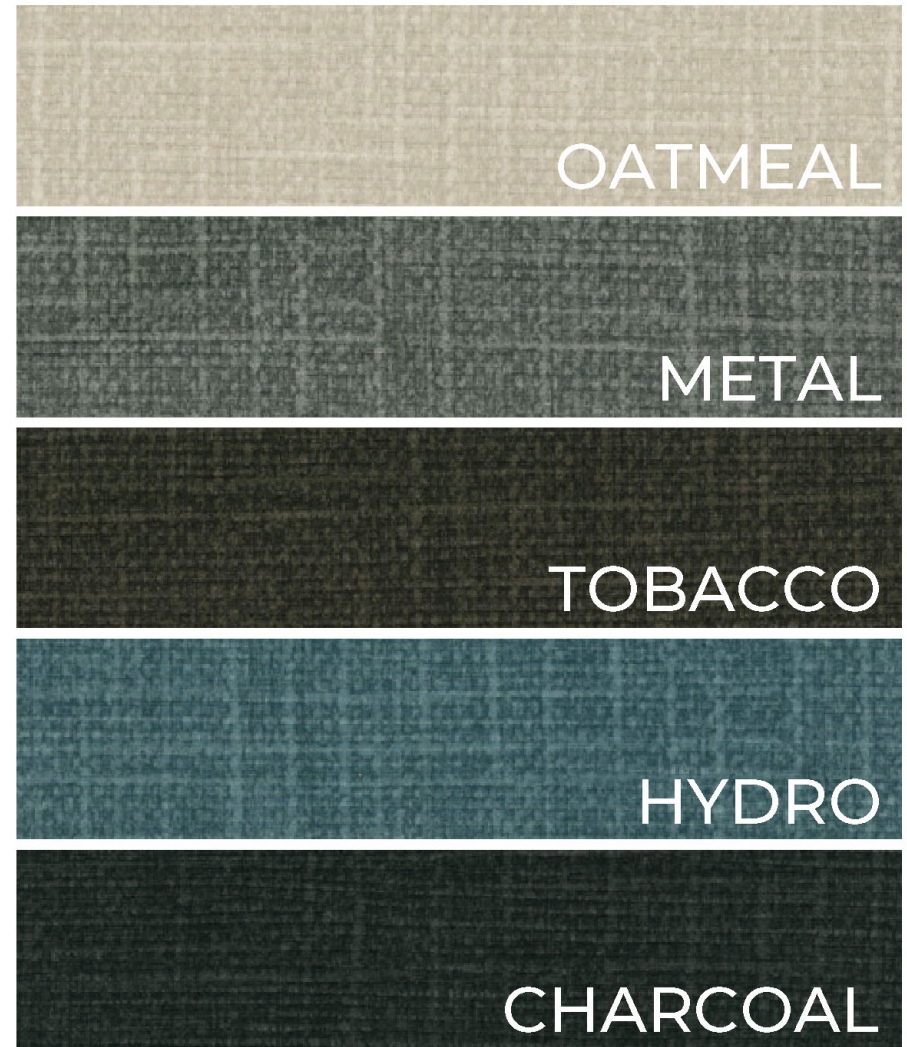

URBAN WEAVE with ALTA GUARD™ Treatment