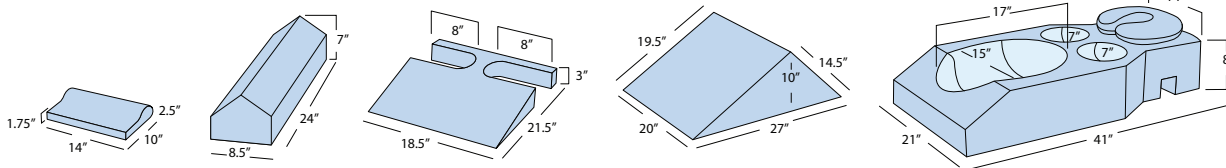

Pregnancy Bolster

Neck Contour

Angle Bolster

Peak Bolster

Comfort Bolster

TRAVELMATE™

Bring massage anywhere with the TravelMate™, a desktop, travel-ready massage support system that allows practitioners to bring massage therapy to any home, office, or professional venue. It even works with clients in wheelchairs. TravelMate™ sets up on any desk or table top and adjusts quickly and easily. Available in Mystic Blue, Black, Latte, and Teal.