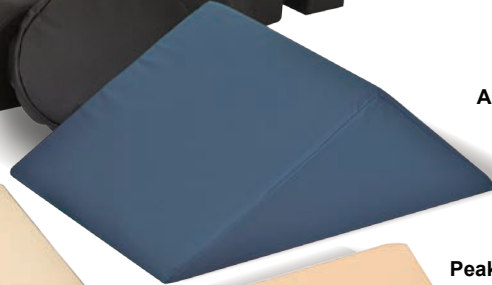

BOLSTERS

COMFORT FOR ALL SHAPES & SIZES

We offer a broad array of bolsters and cushions. These products are made with environmentally friendly, CFC-free foam and are wrapped in our luxurious, yet durable Natursoft™ upholstery. Bolsters provide extra support and help relieve muscle strain when used under the knees, ankles, or neck. Available in many different sizes and in all 16 Natursoft™ upholstery colors.

Pregnancy Bolster

Neck Contour

Angle Bolster

Peak Bolster

Comfort Bolster

TRAVELMATE™

Bring massage anywhere with the TravelMate™, a desktop, travel-ready massage support system that allows practitioners to bring massage therapy to any home, office, or professional venue. It even works with clients in wheelchairs. TravelMate™ sets up on any desk or table top and adjusts quickly and easily. Available in Mystic Blue, Black, Latte, and Teal.