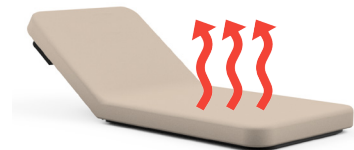

Flat Top Lift Assist Backrest Lift Assist Salon

FEATURES

Hot Towel Cabi Ready

The hot towel cabi keeps towels warmed at a constant temperature. Perfect for any spa or salon.

Storage (Optional)

Discretely store your supplies by using the in-tables cabinet. The sliding doors offer an opening for access to stored accessories and supplies. They are easy to open even when the table is heavily draped.

Integrated Heated Top (Optional)

Our new system is imbedded in the foam, creating a more even heat, and has three settings. Designed originally to be used in car seats and hospital beds, the heating element automatically shuts off after 10 hours providing peace of mind for safety and energy conservation.

OAKWORKS® Spa

SPECIFICATIONS

- New! Removable and replaceable padding
- Hot Towel Cabi ready
- AeroCel™ padding for ultimate comfort
- Large height range - 26" - 36"

TABLE SPECIFICATIONS

Lift System	Manual Hydraulic
Weight Capacity	500 lbs. (249.5 kg)
Fabric	TerraTouch - Medical Grade, ISO 10993
Finish	Water Based Stain or Lacquer
Padding	4" (10.2 cm) or 6" (15.2 cm) AeroCel™ (Optional)
Height Range 4" (10.2 cm) pad	26" - 36" (66 cm - 91.4 cm)
Width	29" (73.6 cm), 31" (78.7 cm), 33" (84 cm)
Length	73" (185.4 cm)
Options (must be ordered with table)	Storage, Integrated Heated Top, Oakworks Bluetooth Speaker
Warranty	3 years parts, 2 years labor
Safety Listings	cETLus listed 3034177

These versatile and comfortable removable arm rests feature a wide range of positions. They always stay level, regardless of the backrest angle. They offer comfortable positioning and can be moved completely out of the way to allow guests to get on and off the table easily.