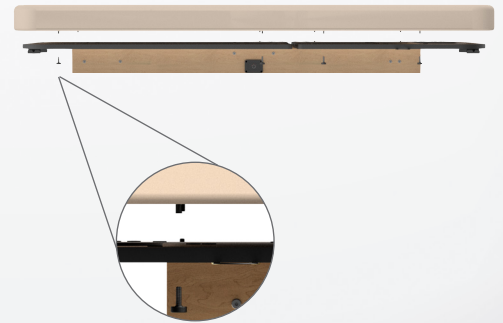

CLINICIAN MANUAL-HYDRAULIC SERIES

Our most popular model just got better! The Clinician's fine handmade furniture construction sets Oakworks® Spa Tables apart from the rest. It offers the perfect blend of beauty, function and value with options to have it reflect your spa's aesthetic. Now it comes standard with a removable and replaceable top!

New!
One Piece Removable Pad

Padding and fabric on tables never last as long as the bases, and occasionally they get damaged; in the past you had to replace the whole table. Our new design features finger knobs that can be removed in minutes, allowing you to remove the foam and fabric and install a new one without any special tools so your table will be serviceable for much longer.

QUICKLOCK™ FACE REST PLATFORM

The industry favorite for 20 years, this super adjustable platform securely locks in place at exactly the right position for every client. Available in black or vanilla.

ADJUSTABLE SIDE ARMREST

These versatile and comfortable removable arm rests feature a wide range of positions. They always stay level, regardless of the backrest angle. They offer comfortable positioning and can be moved completely out of the way to allow guests to get on and off the table easily.