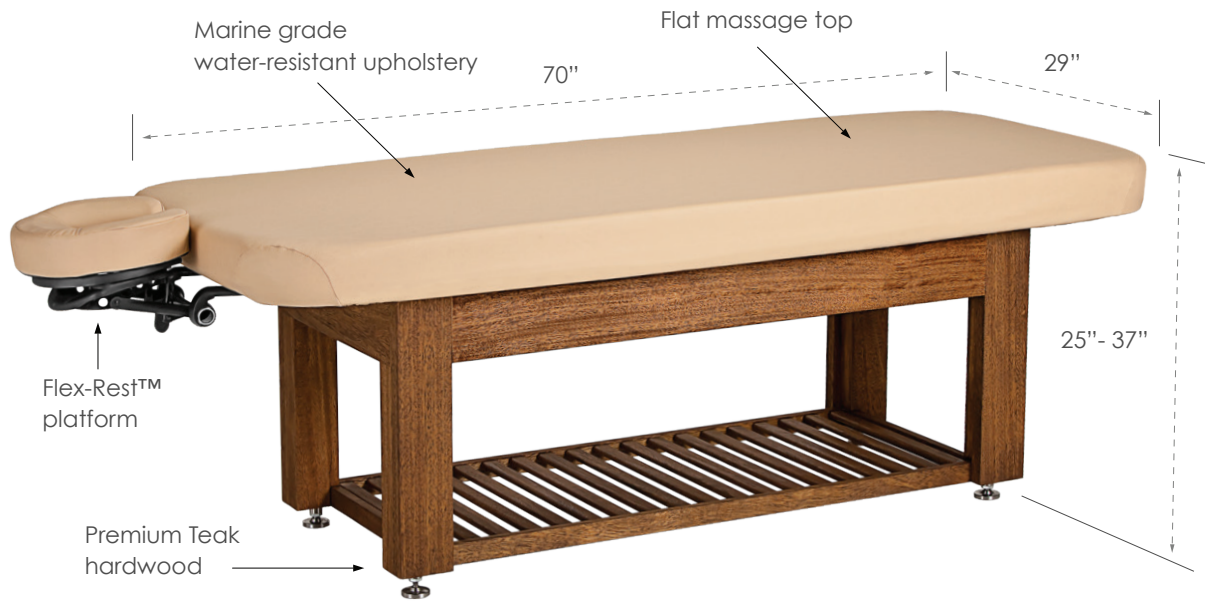

# NAPA LA MER

MANUAL HYDRAULIC LIFT • WET ROOM • OUTDOOR TREATMENT TABLE

PREMIUM TEAK HARDWOOD • MANUAL HYDRAULIC LIFT SYSTEM • MARINE GRADE UPHOLSTERY  
• STAINLESS STEEL HARDWARE • FLAT MASSAGE TOP

**Specifications**

- Width: 29" (74 cm)
- Length: 70" (178 cm)
- Height Range: 25" - 37" (7 cm - 94 cm)
- Recommended Lift Capacity: 500 lbs (227 kg)

UL listed option | CE

## WET ROOM/OUTDOOR TREATMENT TABLE

The Napa La Mer™ offers a practical combination of wet room functionality; including wraps, scrubs, and vichy shower, as well as massage and bodywork, all on one comfortable cushioned table top. Also suited for open air environments.

**FEATURES**

- Solid Teak hardwood frame
- Manual hydraulic lift system
- Premium marine grade Aquafoam™
- Massage flat top
- Marine grade water-resistant upholstery
- Stainless steel hardware

**OPTIONS**