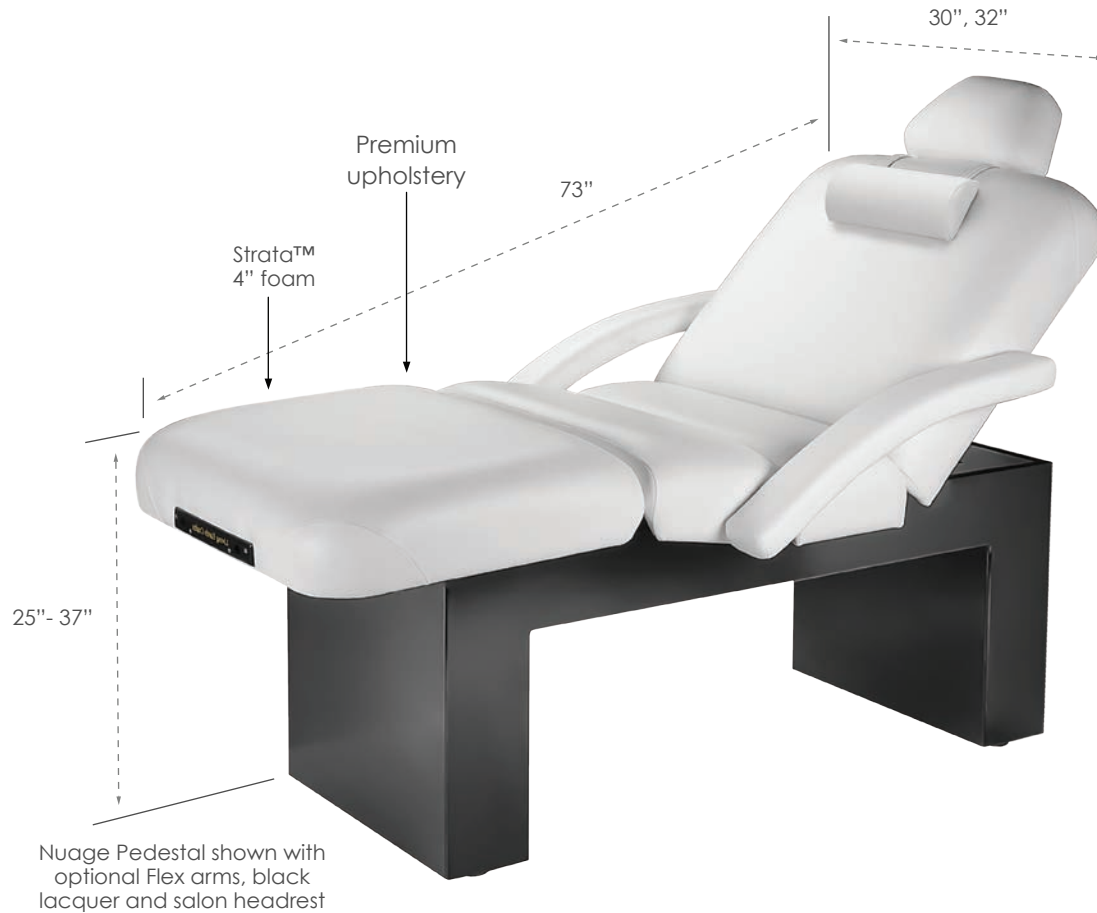

# NUAGE

ALL-ELECTRIC MULTI-PURPOSE TABLE

Nuage  
Pedestal

Cuvee

Contemporary

Traditional

PROGRAMMABLE ELECTRIC SALON TOP • ELECTRA-GLIDE™ LIFT ACTUATORS • POWERPORT™ OUTLETS • ERGONOMIC HAND & FOOT CONTROLS • STRATA™ MEMORY FOAM SYSTEM • NATURSOFT™ UPHOLSTERY • HOT TOWEL CABI READY CABINETRY

**Specifications**

- Width Options: 30", 32" (76, 81 cm)
- Length: 73" (185 cm)
- Height Range: 25" - 37" (67 - 95 cm)
- Recommended Lift Capacity: 625 lbs (283 kg)

**Table Power**

- 110V / 220V available
- International plug options

## ALL ELECTRIC MULTI-PURPOSE TABLE

The Nuage™ features the industry's only programmable, all electric lift actuators with soft start, soft stop technology. LEC's master craftsmen hand upholster these tables with LEC's top-of-the-line proprietary Strata™ memory foam cushioning and supple Natursoft™ upholstery. Choose from a variety of hardwood cabinet styles, modern pedestal finishes and upholstery choices to complement the finest decors. LEC's Nuage collection also sports a full line of technological enhancement options to improve operational efficiency and client comfort.

**FEATURES**

- Programmable electric salon top
- Ultra-stable cross braced steel frame
- Whisper-silent Electra-Glide™ lift actuators
- Programmable hand and foot control
- Strata™ 4" memory foam cushioning system
- Premium Natursoft™ upholstery
- PowerPort™ management system
- Neck roll