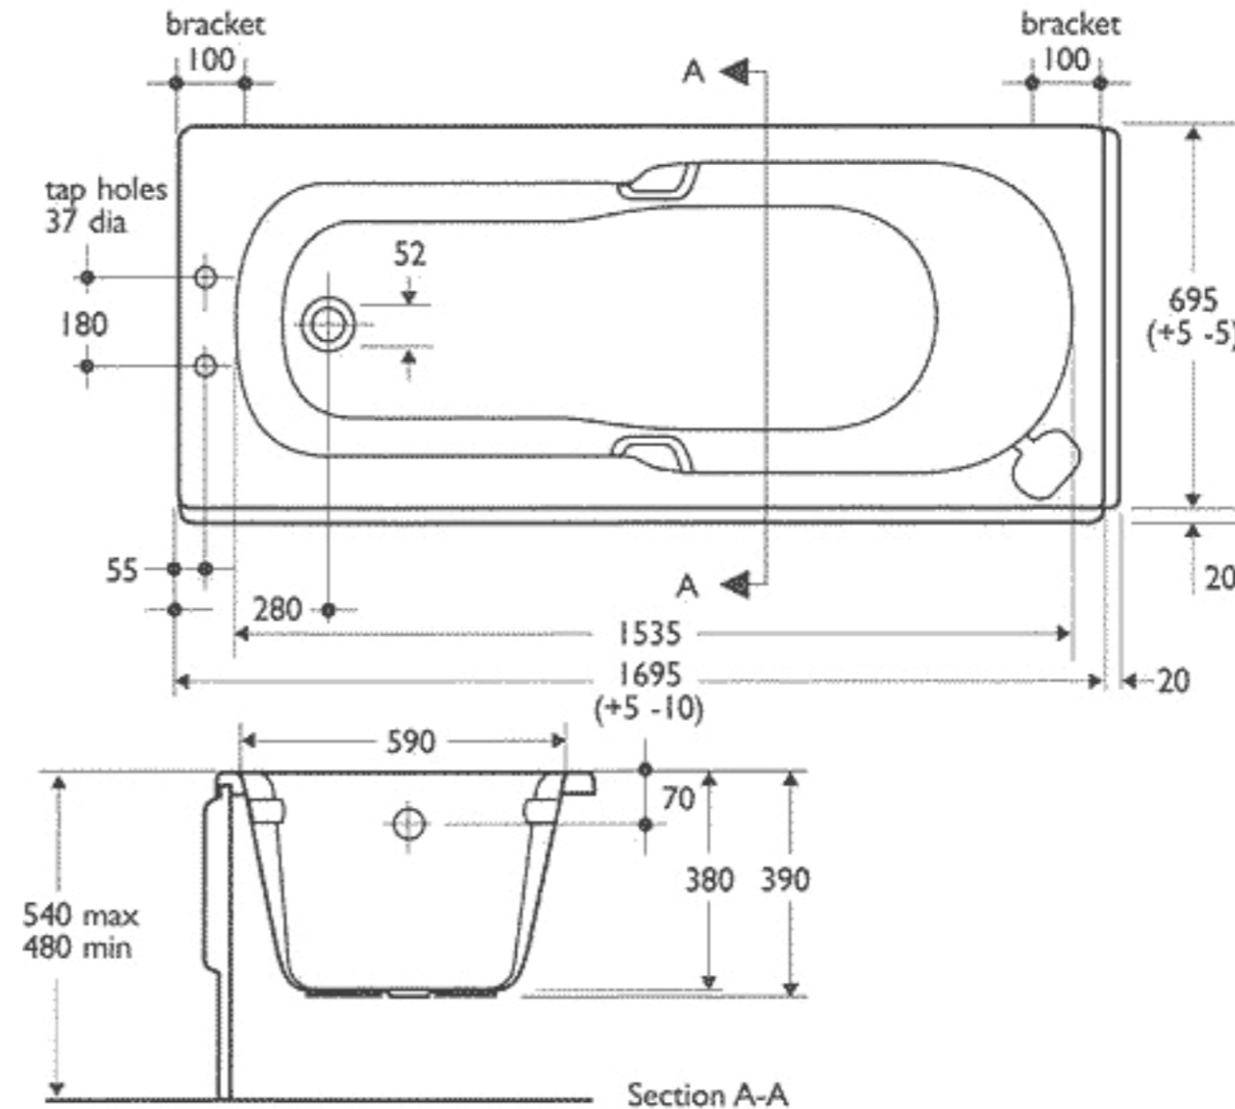

BATHTUB SHELL PERFORMANCE

Your bathing well-being spa experience is shaped by the quality/manufacturing processes of the materials used and thickness of the bathtub shell. The bathtub shell performance, strength and behaviour during use is an important factor for consideration when considering your luxury well-being spa bathtub system/solution. The bathtub shell performance varies based on manufacturers build/manufacturing techniques.

We conduct extensive research on the types acrylic compounds and processes used to produce shells. Bathtub shells with 5mm thickness or more tend to perform better. Our experienced designers conduct various tests based on water temperature retention and performance based on the type of systems used. All our luxury configured bespoke solutions take into account these important nuances to ensure your luxury well-being spa bathtub systems meet your needs.

Our approach is driven by working closely with market leading industry bathtub manufacturing partners. This partnership model allows us to be able to source the right bathtub shells to ensure our clients meet their luxury bespoke well-being 'spa' hydrotherapy orientated bathing experience.