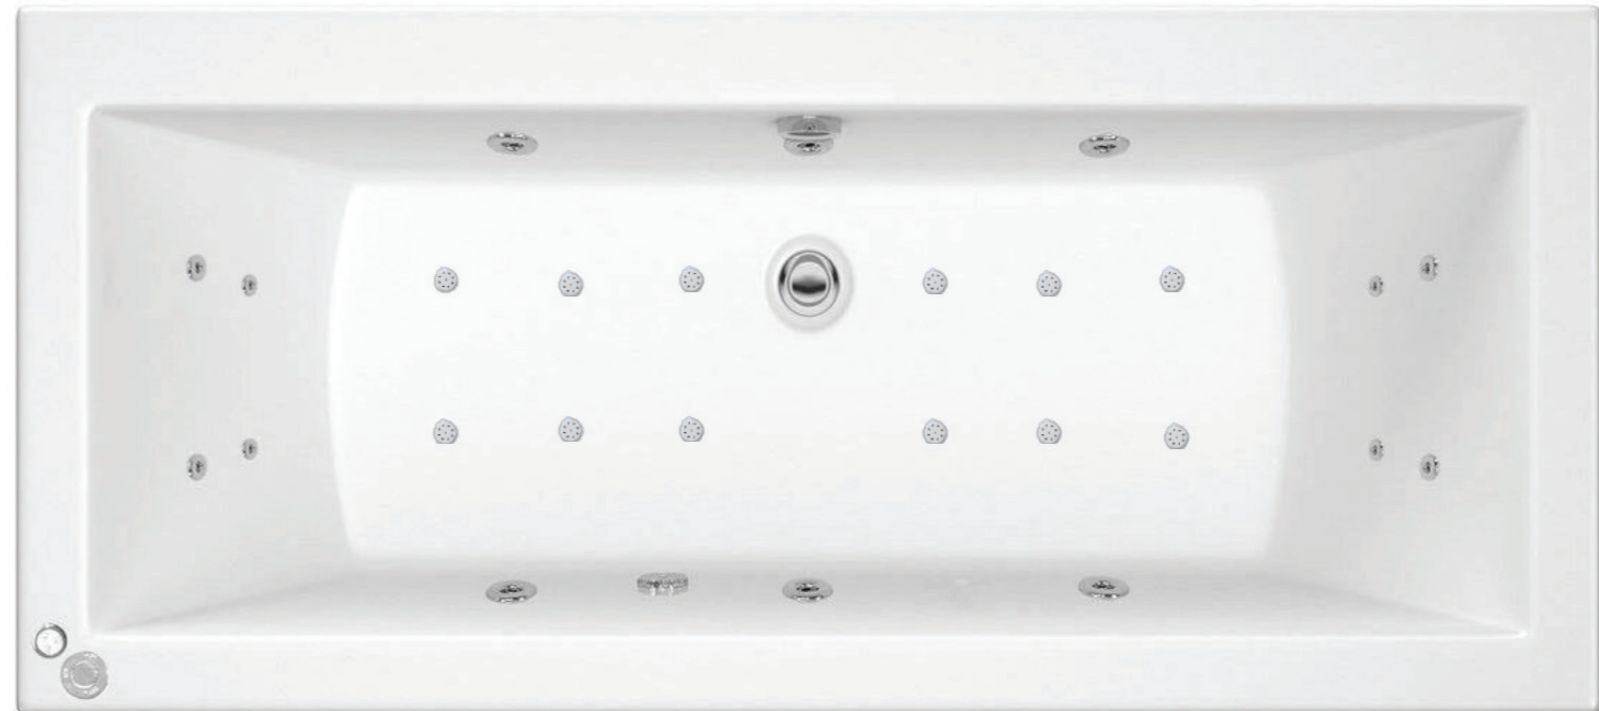

26 JET ELECTRONIC WITH LIGHTS

SYSTEM

- 6 x ET-Lotus Midi Side jets
- 4 x ET-Lotus Micro jets at each end (single ended bath 6 back x 2 foot)
- 12 x ET-Lotus Air Jets
- Suction is fitted with a safety relive valve to ensure complete safety
- Air control allowing for ease of use
- Electronic controls
- Under water light
- ET-Lotus full draining pump gives you all the power to enhance you true whirlpool spa experience.

OPTIONAL EXTRAS:

- In-line heater 1.5kw
- Bluetooth Music

Disclaimer: ET-LOTUS has endeavoured to provide accurate and factual information for all systems depicted based on the latest available data/information.

Air Jets