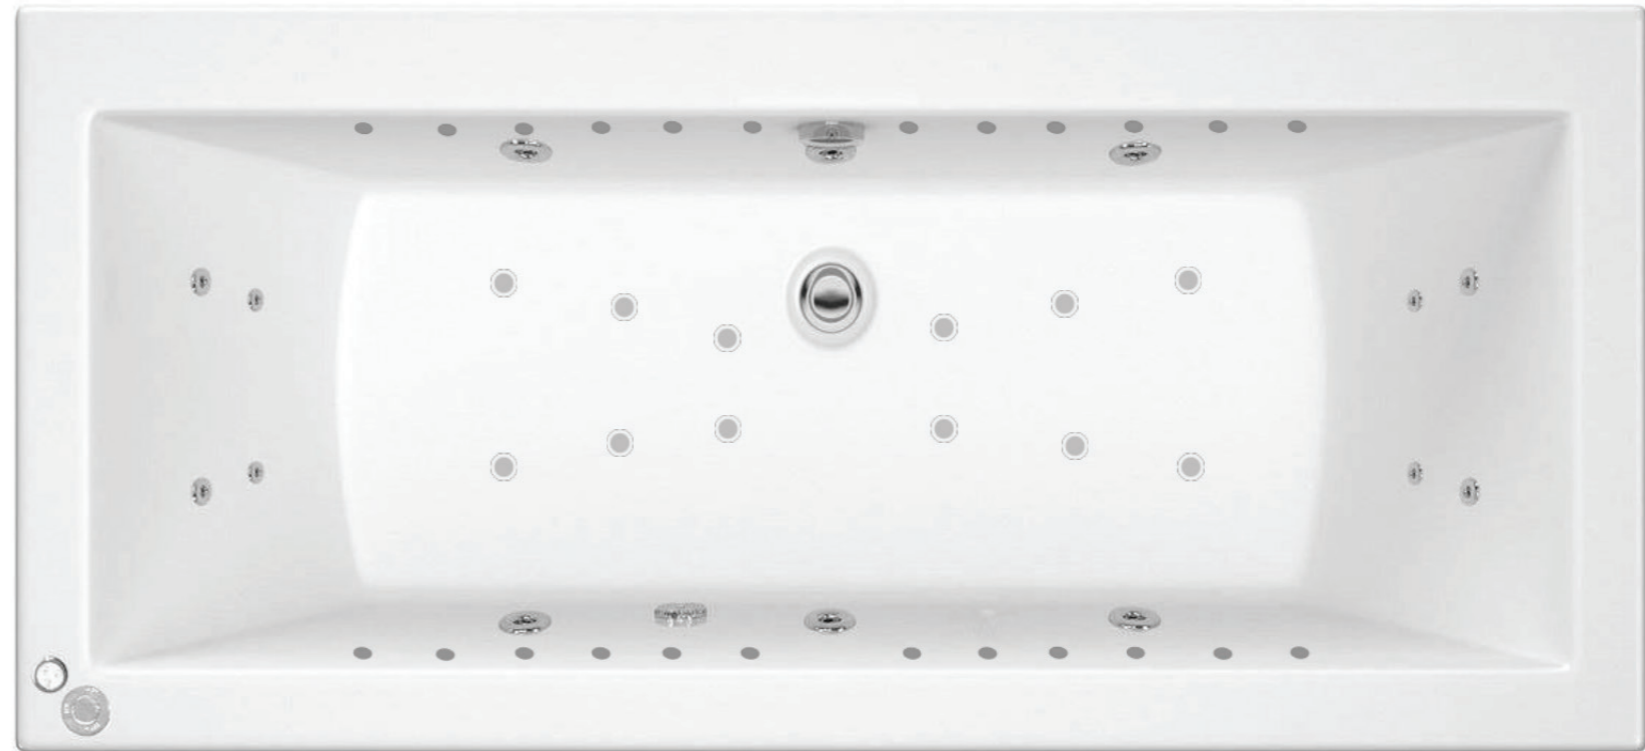

26 JET ELECTRONIC SYSTEM WITH 24 HYDROTHERAPY LIGHTS (WATER & AIR)

SYSTEM

6 x ET-Lotus Midi Side Jets

• 4 x ET-Lotus Micro Jets at each end (single ended bath 6 back x 2 foot)

• 12 x ET-Lotus Air Jets

• 24 x ET-Lotus Mini Chromotherapy Spotlights

• Suction is fitted with a safety relive valve to ensure complete safety

• Air control allowing for ease of use

• Electronic controls

• ET-Lotus full draining pump gives you all the power to enhance your true whirlpool spa experience

OPTIONAL EXTRAS:

• In-line heater 1.5kw

• Bluetooth Music

Disclaimer: ET-LOTUS has endeavoured to provide accurate and factual information for all systems depicted based on the latest available data/information.