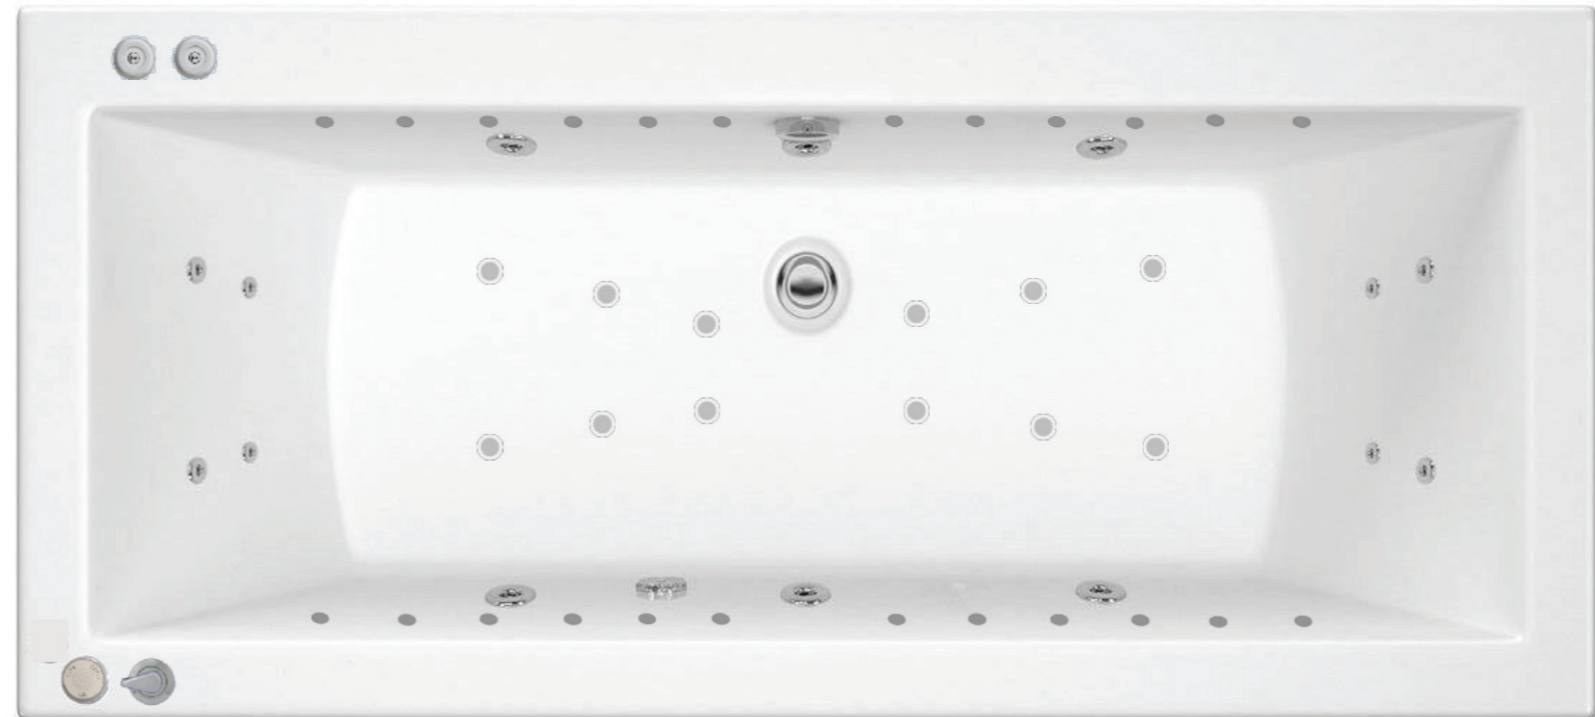

26 JET ELECTRONIC SYSTEM WITH 24 HYDROTHERAPY LIGHTS (ALL WATER)

SYSTEM

6 x ET-Lotus Midi Side Jets

• 4 x ET-Lotus Micro jets at each end (single ended bath 6 back x 2 foot)

• 12 x ET-Lotus Base Water Jets

• 24 x ET-Lotus Mini Chromotherapy Spotlights

• Suction is fitted with a safety relive valve to ensure complete safety

• Air control allowing for ease of use

• Electronic controls

• ET-Lotus full draining pump gives you all the power to enhance your true whirlpool spa experience

OPTIONAL EXTRAS:

• In-line heater 1.5kw

• Bluetooth Music

Disclaimer: ET-LOTUS has endeavoured to provide accurate and factual information for all systems depicted based on the latest available data/information.

Water
Jets