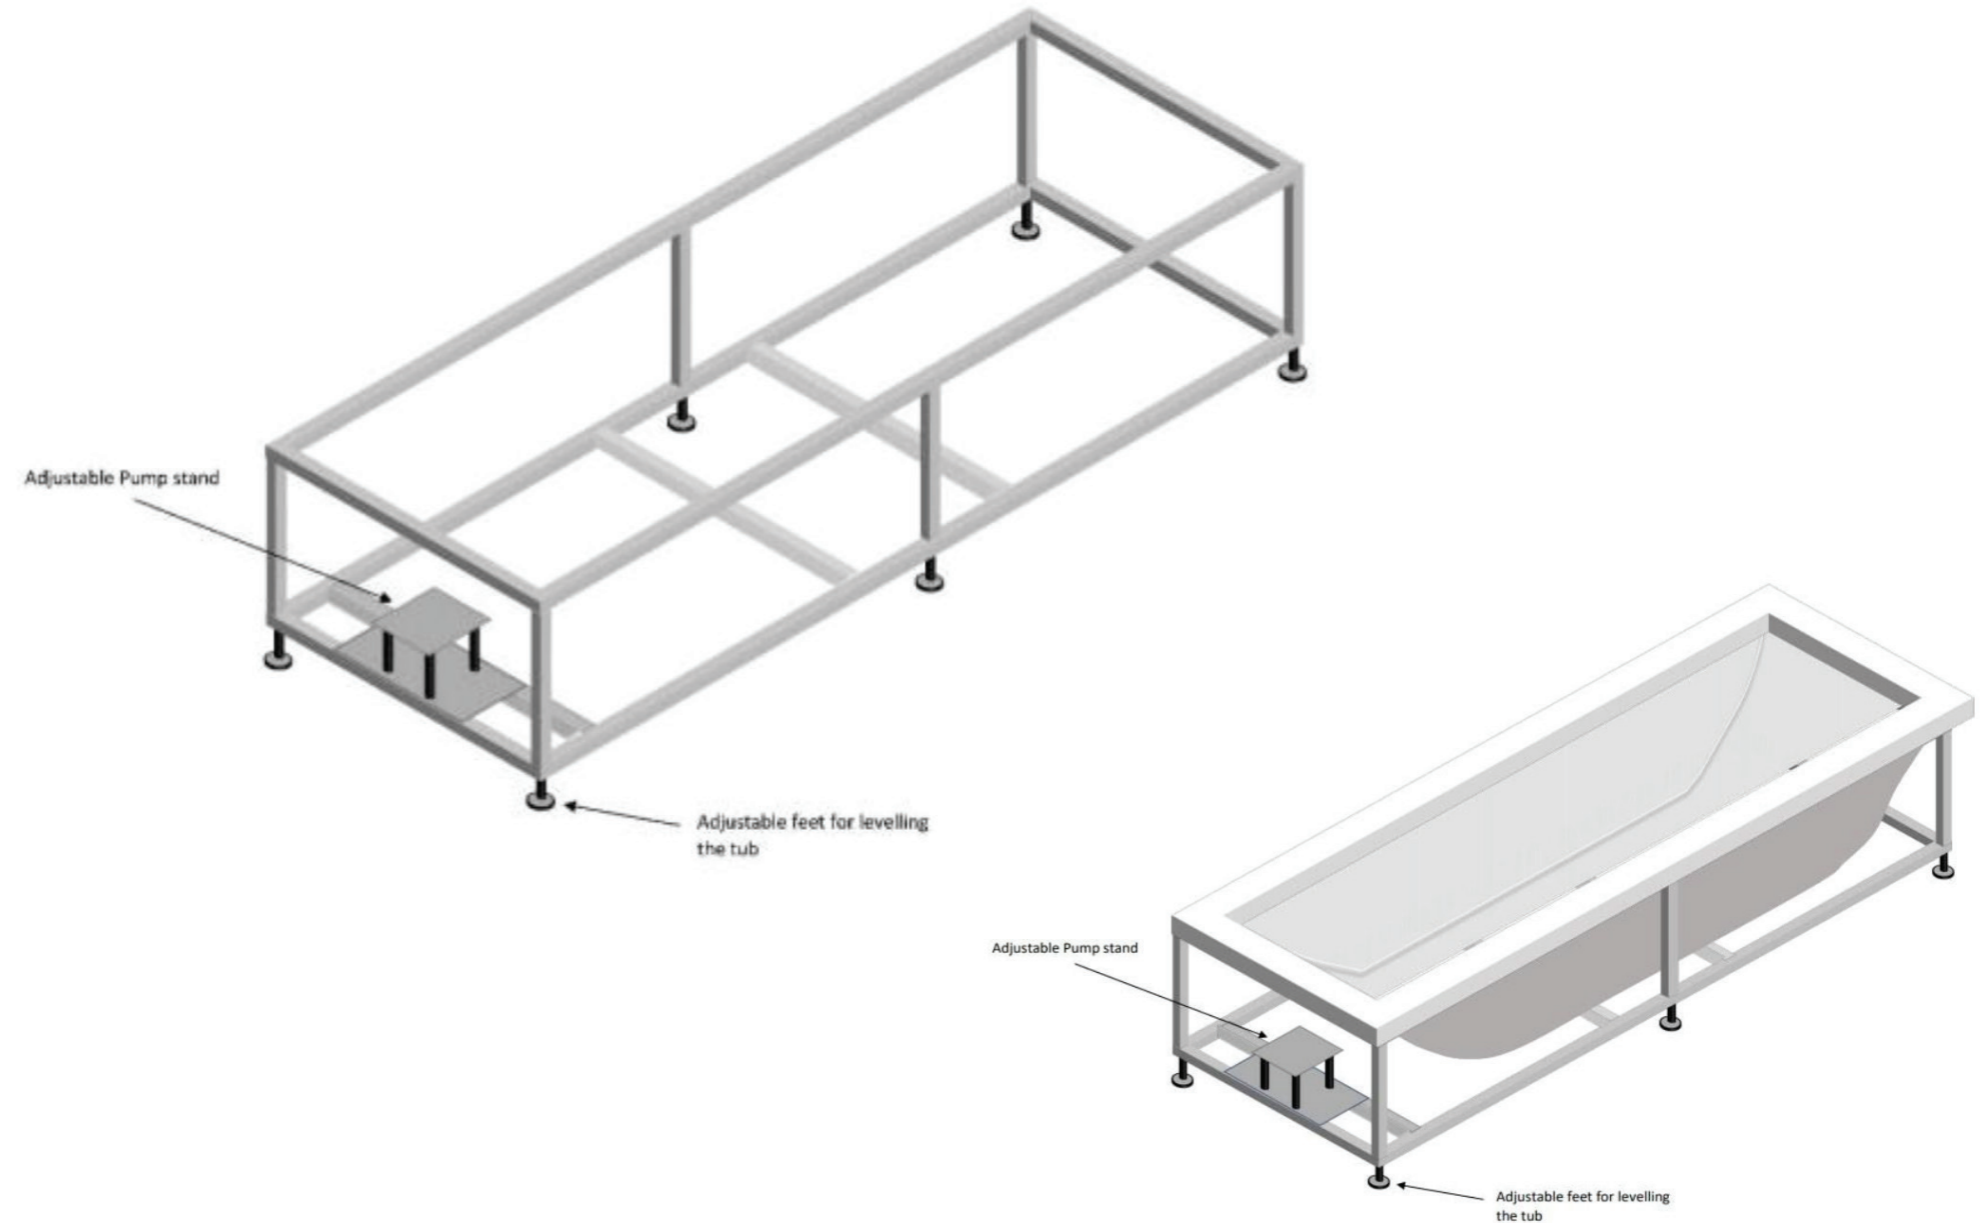

BESPOKE CRAFTSMANSHIP AT THE HEART OF YOUR SYSTEM

Your ET- LOTUS luxury bespoke well-being spa bathtub system, is engineered to an extremely high standard using an aluminum constructed frame, giving full support to the bathtub, and enhancing the installation of your well-being system.

Our well-being engineers and designers have spent many years developing and designing systems to be either fitted into an exacting bath location with minimum work, or free standing for use as a spa or at well-being/ wellness health retreats/centres, luxury homes, hotels and numerous other settings.

We engineer the full system to be contained within the frame leaving only the water and waste supply to be fitted, and the power connected. Why we stand out from the crowd? Most whirlpool systems are assembled on baths just using screws to fit to the base board, and are considered a bolt on system, at ET-lotus our focus is on system design from every angle.

Your well-being systems are designed and configured to your individual need, while the construction is built around quality and ease of installation, giving full support to the bath and wellness system also allowing for ease of maintenance. Trust your well-being spa vision to ET-Lotus the well-being specialists and its team of designers and engineers.