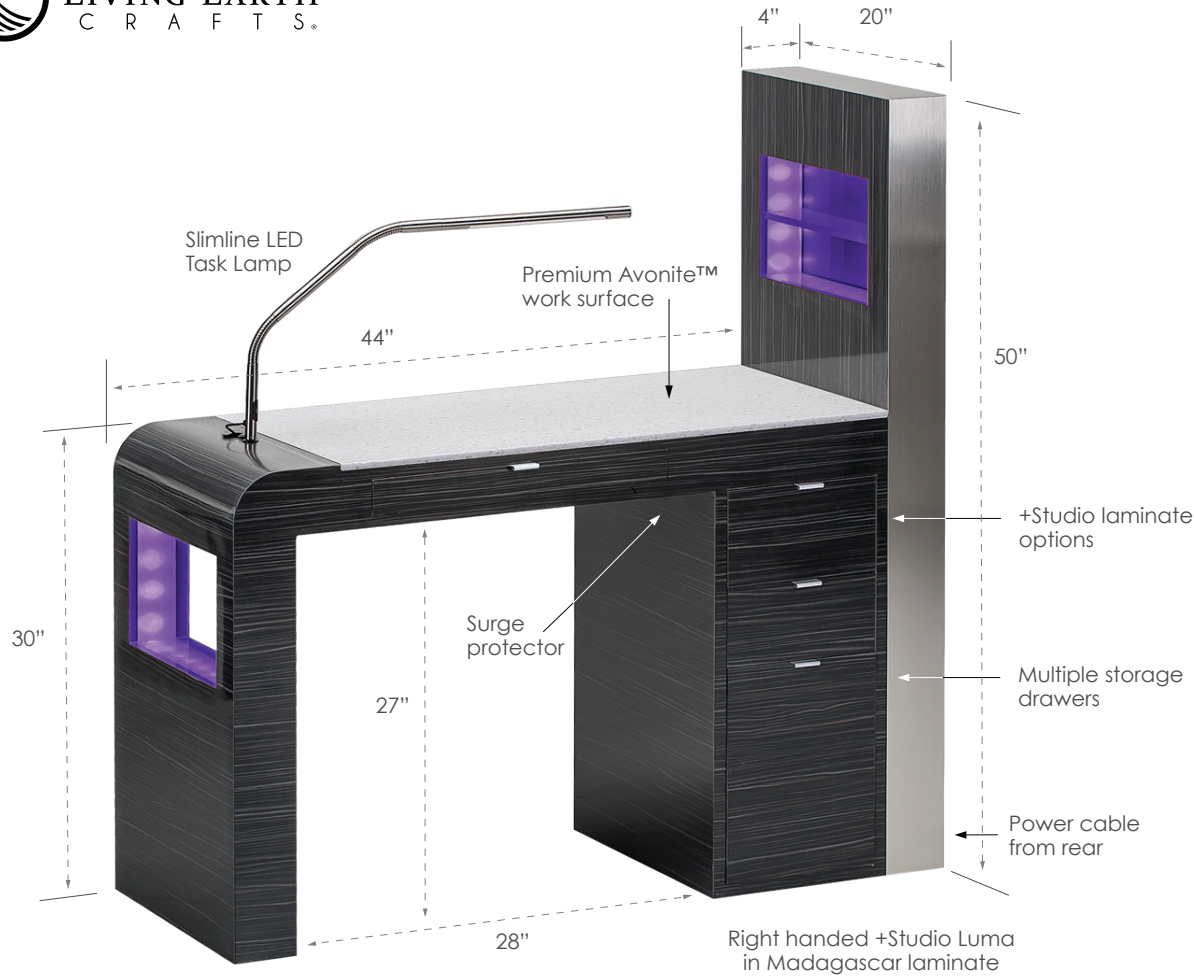

LUMA NAILSPACE +STUDIO

FRESH • FUNCTIONAL • STRIKING

LED Chroma

+Studio Finishes

IceBlock

+STUDIO LAMINATE OPTIONS • MILLED AVONITE™ WORK SURFACE • 4-DRAWER STORAGE • LED CHROMA LIGHTING OPTION (16 COLORS) •
RETAIL & POLISH DISPLAY • MOUNTED SURGE PROTECTOR • ALUMINUM TRIM • LED SLIMLINE LAMP

Desk Specifications

- +Studio Width: 48" (122 cm)
- Standard Width: 44" (112 cm)
- Height: 30" (76 cm)
- Depth: 20" (51 cm)
- Leg Space: 27" Height x 28" width (69 cm x 71 cm)
- Tower Height: 50" (127 cm)

Drawer Specifications

- Width: 10" (25 cm)
- Drawer 1 & 2 Height: 7" (16.5 cm)
- Drawer 3 Height: 12" (30 cm)

Desk Power

- 110V / 220V available
- International plug options

UL listed components | CE

LUMA NAILSPACE +STUDIO

+STUDIO FEATURES

- Spacious Avonite™ work surface with tower
- IceBlock display shelves
- LED Chroma lighting with remote (16 colors)
- Left or right handed drawers and display tower
- +Studio laminate finishes