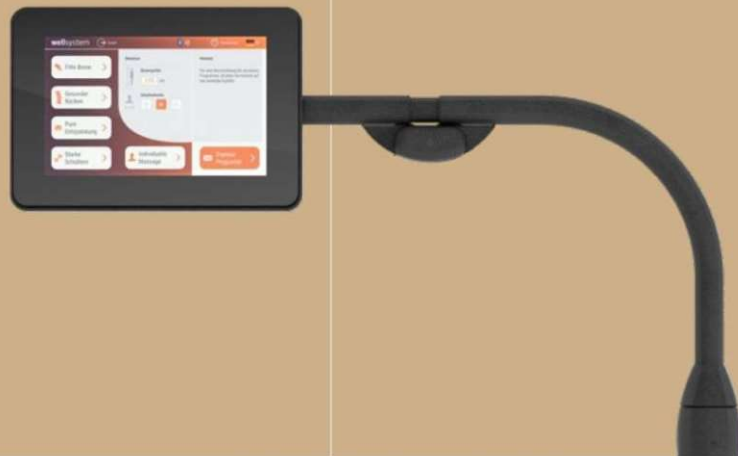

Limitless possibilities

Large touch-screen display Intuitive operation

The simple operation in the large, rotatable touch-screen display offers you and your customers limitless user possibilities. In stand-by mode, a short instruction video explains important features and provides tips for an incomparable massage experience. The user can start with adjusting the settings to enjoy total relaxation during the session. All settings can also be changed at any time during the massage, simply and intuitively.

Professional Set-up Manager: individual setting options & easy service

The Professional Set-up Manager delivers completely new operational benefits. With just a few clicks, you can configure massage times, payment options, quick-start buttons, spa settings and effect lighting, and read out all device information.

NFC Connect

Today NFC is the standard for contactless payment. With the NFC Connect interface, credits and massage programmes are transferred to individual NFC cards simply, securely and contact free.